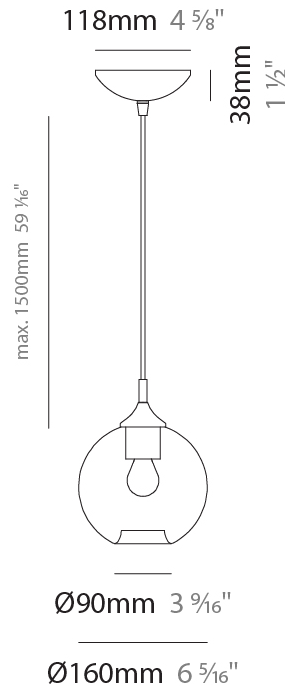

PARIGI PALLA MONOPOINT SUSPENSION

D141093-

base number _____
Finish _____
Options _____

1. To build a product code in our configurator select the specify button on the base model # product page
2. To build a manual product code on this datasheet choose from the options listed below in blue font and add the suffix to the base model #

GENERAL

Series: Parigi Palla _____
Subseries: Parigi Palla Monopoint _____
Partner: Cangini & Tucci _____
Division: Design _____
Installation: Suspension _____
Product Type: Pendant _____
Mounting Location: Ceiling _____

PHYSICAL

Shape: Sphere _____
Diameter (mm): 160 _____
Diameter (in): 6 ⁵/₁₆ _____
Height (mm): 160 _____
Height (in): 6 ⁵/₁₆ _____
Max. Overall Height (mm): 1660 _____
Max. Overall Height (in): 65 ³/₈ _____
Weight (kg): 0.49 _____
Weight (lbs): 1.08 _____
Fixture Finish: [AMB / GRN / PNK / RUB / SKB / SMK / TOB / TRA](#) _____
Holder Finish: CHR _____
Fixture Material: Glass / Metal _____
Primary Material: Glass - Borosilicate _____
Cable Details: 1500mm Cable _____

ELECTRICAL

Number of Lamps: 1 _____
Lamp Type: LED Retrofit _____
Bulb Included: Bulb Not Included _____
Max. Wattage Per Lamp (W): 4 _____
Lamp Base: E12 _____
Input Voltage (V): 120 _____

LED

OPTICAL

RATINGS AND CERTIFICATIONS

Certified By: Certified for North American Standards _____
IP rating: IP20 _____