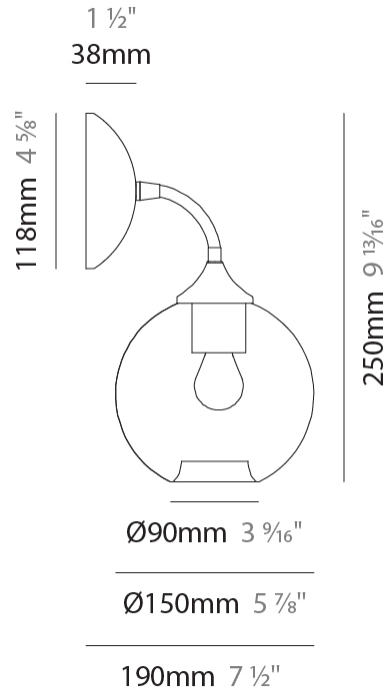

PROJECT
TYPE
SPECIFIER
QUANTITY
DATE

PARIGI PALLA SURFACE

D143016-

base number Finish
Options

1. To build a product code in our configurator select the specify button on the base model # product page
2. To build a manual product code on this datasheet choose from the options listed below in blue font and add the suffix to the base model #

GENERAL

Series: Parigi Palla
Partner: Cangiini & Tucci
Division: Design
Installation: Surface
Product Type: Wall Surface
Mounting Location: Wall

PHYSICAL

Shape: Sphere
Length (mm): 150
Length (in): 5 7/8
Height (mm): 250
Depth (mm): 190
Height (in): 9 13/16
Depth (in): 7 1/2
Weight (kg): 0.49
Weight (lbs): 1.08
Fixture Finish: [AMB](#) / [GRN](#) / [PNK](#) / [RUB](#) / [SKB](#) / [SMK](#) / [TOB](#) / [TRA](#)
Holder Finish: CHR
Fixture Material: Glass / Metal
Primary Material: Glass - Borosilicate

ELECTRICAL

Number of Lamps: 1
Lamp Type: LED Retrofit
Bulb Included: Bulb Not Included
Max. Wattage Per Lamp (W): 4
Lamp Base: E12
Input Voltage (V): 120

LED

OPTICAL

RATINGS AND CERTIFICATIONS

Certified By: Certified for North American Standards
IP rating: IP20