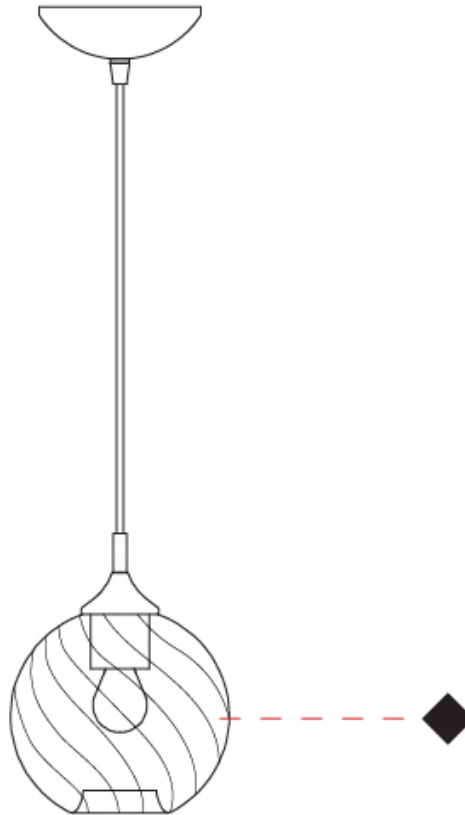

PARIGI PALLA MONOPOINT SUSPENSION

D141102-

PROJECT _____

TYPE _____

SPECIFIER _____

QUANTITY _____

DATE _____

D