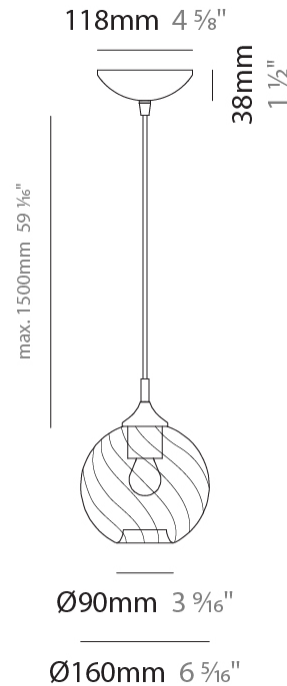

PARIGI PALLA MONOPOINT SUSPENSION

D141102-

base number Finish
Options

1. To build a product code in our configurator select the specify button on the base model # product page
2. To build a manual product code on this datasheet choose from the options listed below in blue font and add the suffix to the base model #

GENERAL

Series: Parigi Palla
Subseries: Parigi Palla Monopoint
Partner: Cangini & Tucci
Division: Design
Installation: Suspension
Product Type: Pendant
Mounting Location: Ceiling

PHYSICAL

Shape: Sphere
Diameter (mm): 160
Diameter (in): 6 ⁵/₁₆
Height (mm): 160
Height (in): 6 ⁵/₁₆
Max. Overall Height (mm): 1660
Max. Overall Height (in): 65 ³/₈
Weight (kg): 0.49
Weight (lbs): 1.1
Fixture Finish: [AMB](#) / [GRN](#) / [PNK](#) / [RUB](#) / [SKB](#) / [SMK](#) / [TOB](#) / [TRA](#)
Holder Finish: CHR
Fixture Material: Glass / Metal
Primary Material: Glass - Borosilicate
Cable Details: 1500mm Cable

ELECTRICAL

Number of Lamps: 1
Lamp Type: LED Retrofit
Bulb Included: Bulb Not Included
Max. Wattage Per Lamp (W): 4
Lamp Base: E12
Input Voltage (V): 120

LED

OPTICAL

RATINGS AND CERTIFICATIONS

Certified By: Certified for North American Standards
IP rating: IP20

PROJECT
TYPE
SPECIFIER
QUANTITY
DATE